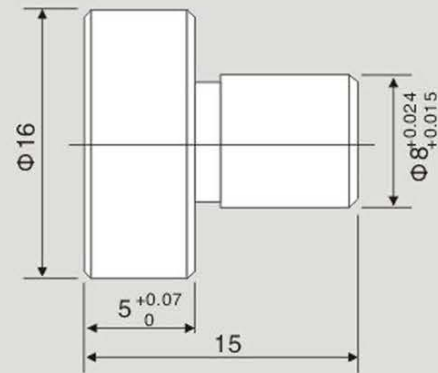

機械式計數器 Counter view

JH079-1

透氣缸 Cylinder

JH079-2

停止梢 Dowel pins

JH079-3

滑塊頂針 Slide block pins

JH079-4