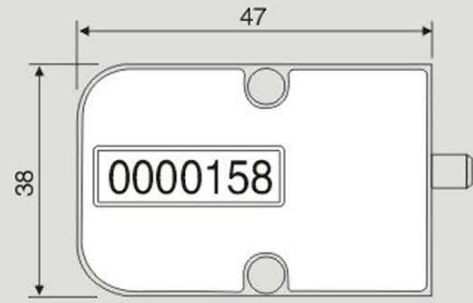

機械式計數器 Counter view

JH079-1

透氣缸 Cylinder

JH079-2

停止梢 Dowel pins

JH079-3

滑塊頂針 Slide block pins

JH079-4