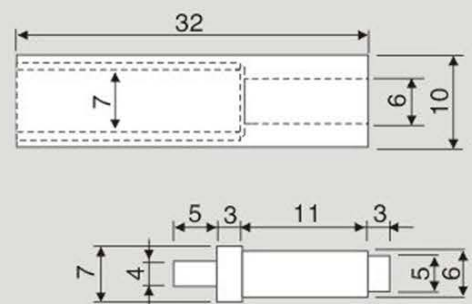

機械式計數器 Counter view

JH079-1

透氣缸 Cylinder

JH079-2

停止梢 Dowel pins

JH079-3

滑塊頂針 Slide block pins

JH079-4

● Order: Catalog No. x x

2D下載

3D下載

返回索引