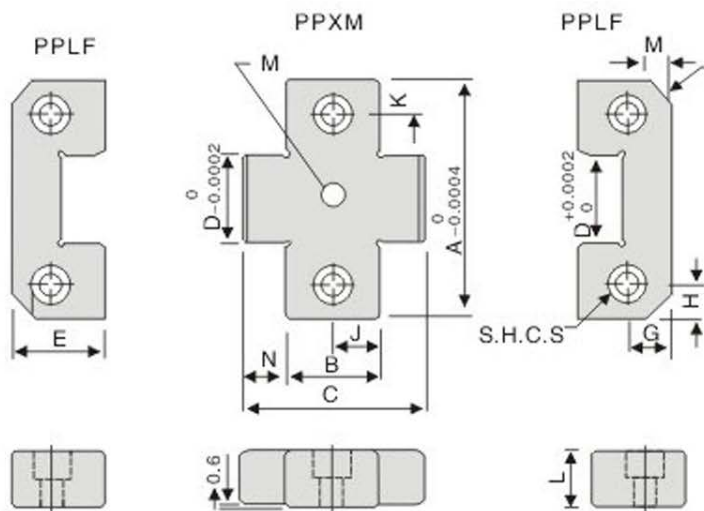

多闔定位鎖 PPLF... PPXM...

Locking block sets

Material M材質	Hardness 硬度
8620鋼/brass	HRC50°~56°

型號/Type		尺寸/dimension													
FEMALE	X-STYLE	A	B	C	D	E	內六角螺絲 S.H.C.S	G	H	J	K	L	M	N	U
PPLF-0001 (2REQ'D.)	PPXM-1001 PPXM-2001	1.5000	.850	1.470	.5000	.870	1/4-20x3/4	.281	.281	.425	.281	.62	.19	.310	.2500
			1.350	1.970						.675					
PPLF-0002 (2REQ'D.)	PPXM-1002 PPXM-2002	2.0000	.850	1.470	.6800	.870	1/4-20x3/4	.375	.375	.425	.375	.62	.19	.310	.2500
			1.350	1.970						.675					
PPLF-0003 (2REQ'D.)	PPXM-1003 PPXM-2003	3.0000	0.850	1.950	1.0000	1.370	3/8-16 x1	.668	.375	.426	.375	345	.19	.550	.3750
			1.350	2.450						.675					
PPLF-0004 (2REQ'D.)	PPXM-2004 PPXM-3004	4.0000	1.350	1.890	1.3750	1.870	3/8-16 x 1	.875	.625	.675	.625	.745	.50	.770	.3750
			1.850	3.390						.925					
PPLF-0005 (2REQ'D.)	PPXM-2005 PPXM-3005	5.000	1.350	2.890	1.7500	1.870	1/2x13x1/4	.875	.750	.675	.75	1.120	.50	.770	.5000
			1.850	3.390						.925					

2D下載

3D下載

返回索引